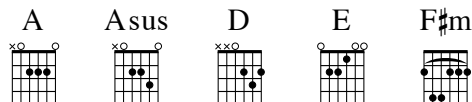

121 - Everlasting God

BRENTON BROWN and KEN RILEY

Original Key: B $\flat$ major
Capo 1: A major
Meter: 4/4, 2/4

BRENTON BROWN and KEN RILEY

INTRO **A** **Asus** | **Asus** **A** **Asus** | **Asus** **A** **Asus** | **Asus** **A**

VERSE **A** **Asus** **Asus** **A**
| Strength will rise as we wait | upon the Lord,
Asus **Asus** **A** **Asus** **Asus** **A**
We will wait | upon the Lord, we will wait | upon the Lord.
A **Asus** **Asus** **A**
| Strength will rise as we wait | upon the Lord,
Asus **Asus** **A** **Asus** **Asus** **A**
We will wait | upon the Lord, we will wait | upon the Lord.

CHANNEL **A** **D** **D** **A** **D** **D** **E** **F#m** **E**
Our God, | You reign | for- ev- | er.
A **D** **D** **A** **D** **D** **E** **F#m** **F#m** **E**
Our Hope, | our Strong | De- liv- | er- | er.

CHORUS **A** **A** **D** **D** **F#m**
| You are the Ev- | erlasting God, | the Ev- | erlasting God. |
F#m **D** **D**
You do | not faint, You | won't grow | weary.
A **A** **D** **D** **F#m**
| You're the defend- | er of the weak, | You com- | fort those in need. |
F#m **D** **D** **A**
You lift | us up on | wings like | eagles. |

TURN-AROUND **Asus** | **Asus** **A** **Asus** | **Asus** **A** **Asus** | **Asus** **A**

© Copyright 2005 Thankyou Music (PRS)
(admin. worldwide by EMI CMG Publishing excluding Europe which is admin. by kingswaysongs.com).
All rights reserved. Used by permission.