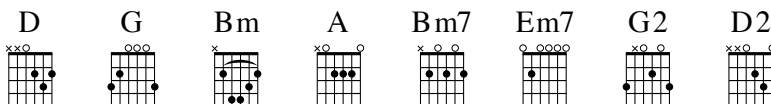

962 - Yesterday, Today, and Forever

VICKY BEECHING

Original Key: F major - 4/4
Capo 3: D major

VICKY BEECHING

INTRO **D G | Bm A | D G | Bm A**
D G | Bm A | D G | Bm A

VERSE 1 **G Bm7 G Bm7**
| Everlasting God, | the | years go by, but You're | unchanging.
G Bm7 G Bm7
| In this fragile world, | You | are the only firm | foundation.

CHANNEL **Em7 Em7 D D**
| Always lov- | ing, always | true, |
G G Bm7 A
| Always mer- | ciful, and good, | so good. |

CHORUS **D G Bm A D G Bm A**
| Yesterday, today, | and forev- er, | You are the same. | You never change.
D G Bm A Em7 G A
| Yesterday, today, | and forev- er, | You are faithful, and | we will trust in You.

TURN-AROUND **D G | Bm A | D G | Bm A**

BRIDGE 1 **G2 G2 D2 D2**
| | We will trust in You. | | We will trust in You,
G2 G2 D2 D2
| | In You. | |

BRIDGE 2 **G G D D**
| Yah- | weh, | God un- | changing,
G G D D
| Yah- | weh, | firm foun- | dation.

VERSE 2 Uncreated One, You have no end and no beginning.
Earthly powers fade, but there is no end to Your kingdom.

© Copyright 2003 Thankyou Music (PRS)
(admin. worldwide by EMI CMG Publishing excluding Europe which is admin. by kingswaysongs.com).
All rights reserved. Used by permission.