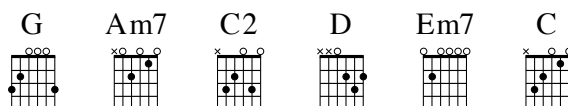

876 - Kindness

CHRIS TOMLIN, JESSE REEVES
and LOUIE GIGLIO

Key: G major - 4/4

CHRIS TOMLIN, JESSE REEVES
and LOUIE GIGLIO

INTRO **G Am7 | C2 | G Am7 | C2**

VERSE 1

G D Em7 D
| Open up the | skies of mer- cy

G D Em7
| And rain down the | cleansing flood.

G D Em7 D
| Healing wa- ters | rise around us.

C D
| And hear our cries, Lord, | let 'em rise.

CHORUS

C G Am7
And it's Your | kindness, Lord, that | leads us to repentance.

C G Am7
Your | favor, Lord, is our desire. |

C G Am7
And it's Your | beauty, Lord, that | makes us stand in silence.

C C2 G
And Your | love, Your love | is better than | life.

TURN-
AROUND **Am7 | C2 | G Am7 | C2**

VERSE 2

We can feel Your mercy falling.
You are turning our hearts back again.
Hear our praises rise to heaven
And draw us near, Lord. Meet us here.

© Copyright 2000 worshiptogether.com Songs (ASCAP)/
sixsteps Music (ASCAP) (both admin. by EMI CMG Publishing).
All rights reserved. Used by permission.