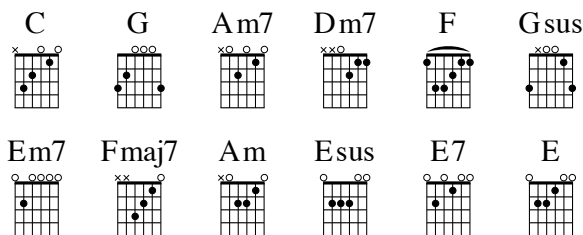

911 - Only by Grace

GERRIT GUSTAFSON

Key: C major - 4/4

GERRIT GUSTAFSON

INTRO **C G C G | G Am7 | Dm7 | F G**

VERSE **G C G C Dm7 Gsus G**
 Only by grace can we en- | ter, | only by grace can we stand. |

G C G Am7 Dm7 Gsus G
 Not by our human endeav- | or, | but by the blood of the Lamb. |

Em7 G Am7 G Fmaj7 Gsus G
 Into Your presence You call | us, You | call us to come. |

G C G Am7 Dm7 F C Am
 Into Your presence You draw | us, and | now, by Your grace, we come. |

Dm7 F C C G
 Now, by Your grace, we come. | |

CHORUS **Am G F G G C Esus E7**
 Lord, if You mark our transgres- | sions, who would | stand? |

Am G F G Am
 Thanks to Your grace, we are cleansed | by the blood of the Lamb. |

to CHORUS **Dm7 E**

to VERSE **Gsus G**