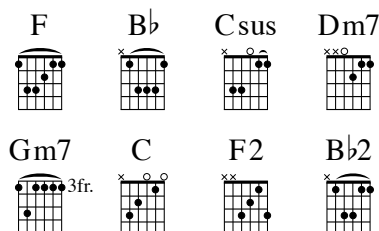

694 - Away in a Manger

St. 1, 2, ANONYMOUS
St. 3, JOHN THOMAS McFARLAND

(MUELLER)

Key: F major (w/ opt. modulation to G major)
Meter: 3/4

JAMES R. MURRAY
Arranged by Paul Marino

INTRO   **F** | **F** **B $\flat$** | **F** | **F** **Csus** | **Dm7** | **Gm7** | **B $\flat$** | **C**

VERSE 1

F2   **Dm7**   **B $\flat$**   **F2**
A- | way in a | manger, no | crib for a | bed,
B $\flat$ 2   **C**   **B $\flat$ 2**   **F2**
The | little Lord | Jesus laid | down His sweet | head;
F2   **Dm7**   **B $\flat$**   **F2**
The | stars in the | sky looked | down where He | lay,
B $\flat$ **F**   **C**   **F**
The | little Lord | Jesus, a- | sleep on the | hay.

TURN-
AROUND   **F** **B $\flat$** | **F** | **F** **Csus**

VERSE 2   The cattle are lowing, the Baby awakes,
But little Lord Jesus, no crying He makes;
I love Thee, Lord Jesus! look down from the sky,
And stay by my cradle till morning is nigh.

VERSE 3   Be near me, Lord Jesus, I ask Thee to stay
Close by me forever, and love me, I pray;
Bless all the dear children in Thy tender care,
And fit us for heaven to live with Thee there.