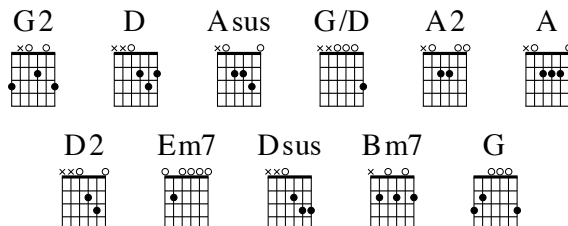

964 - You Always Take Care of Me

JEREMY JOHNSON

Key: D major - 4/4

JEREMY JOHNSON
Arranged by David Shipp

INTRO **G2** | **D** | **G2** **Asus** | **G/D** **D**

VERSE

You | always take care of me. |

G2 **D** **A** **D**

| You always give me | just what I need.

G2 **A** **D2** **G2**

You | always provide in | Your perfect time.

Em7 **A** **G/D** **D**

You | always take care of me. |

CHORUS

A **Em7** **Dsus** **D**

Your | faithfulness is un- | failing.

A **Em7** **Bm7** **A**

| I don't have to make it on my own. |

A **Em7** **Dsus** **D**

Your | promises are my | comfort.

Em7 **D** **G** **D** **Asus** **G2**

| I will place my trust in You alone. |

TAG

G2 **A** **D2** **G2**

You | always provide in | Your perfect time.

Em7 **A** **G2**

You | always take care of me. |

D2 | **Em7** **Asus** | **D**

964 - You Always Take Care of Me

JEREMY JOHNSON

4/4

JEREMY JOHNSON
Arranged by David Shipp