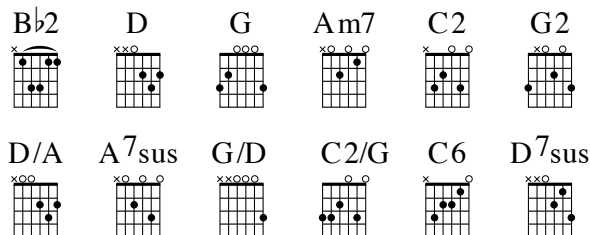

OPT.
MOD.

B $\flat$ 2 | **F2** | **F/C** **C** | **D**

VERSE 4

G **Am7** **G**
I | need Thee ev'ry | hour,

C2 **G2**
Teach | me Thy | will;

D **G**
Thy | promises so | rich

D/A **A7sus** **D**
In | me ful- | fill.

CHORUS

G **G/D** **D**
I | need Thee, O I | need Thee;

D **C2/G** **G**
| Ev'ry hour I | need Thee!

C2 **G2**
O | bless me now, my | Savior,

C6 **G/D** **D7sus** **G**
I | come to | Thee.

ENDING

C2 | **G** **C6** | **G/D** **D7sus** | **G**