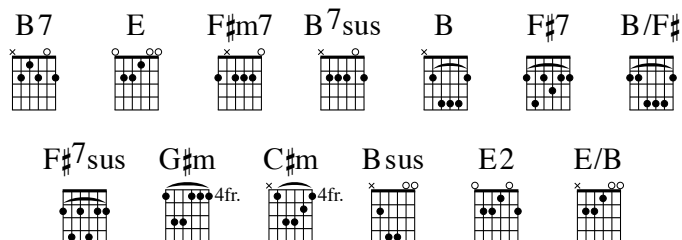

F/C **C7sus** **F**
 In the | light of His | glory and | grace.

Am | **Dm** | **Cm7** | **B♭** | **Gm7** | **C7sus** | **C** **C7** | **F**

753 - Turn Your Eyes upon Jesus

HELEN H. LEMMEL

Original Key: E \flat major (w/ opt. modulation to F major) - 3/4
Capo 1: D major (w/ opt. modulation to E major)

D2 Em7 D2 Bm2 D7 G2

And the | things of | earth will grow | strange- ly | dim

D/A A7sus D

In the | light of His | glory and | grace.

TURN-
AROUND **F#m | Bm7 | A7sus**

VERSE 2 Through death into life everlasting He passed, and we follow Him there;
O'er us sin no more hath dominion— For more than conq'rors we are!

E B/F# F#7sus B B7
His | perfect sal- | vation to | tell! |

CHORUS

E G#m C#m Bm7
| Turn your | eyes upon | Je- | sus,

A F#m7 Bsus B
Look | full in His | wonderful | face, |

E F#m7 E2 C#m Bm7 A
And the | things of | earth will grow | strange-ly | dim

E/B B7sus E
In the | light of His | glory and | grace.

G#m | C#m | Bm7 | A | F#m7 | B7sus | B B7 | E

753 - Turn Your Eyes upon Jesus

HELEN H. LEMMEL

3/4

HELEN H. LEMMEL
Arranged by Jeremy Johnson

INTRO

| | | | | | |